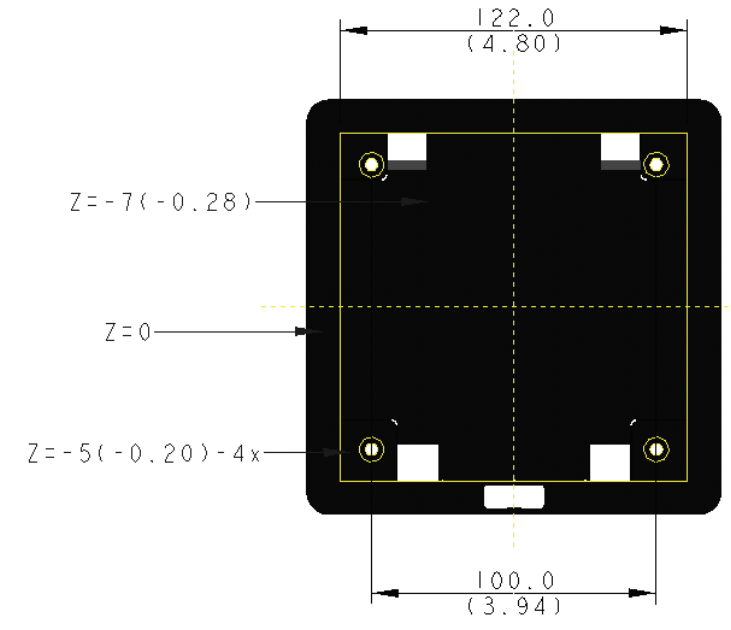

# U2412M External Dimension

Nominal Dimensions  
Unit: mm (inch)

Back view of Monitor without stand